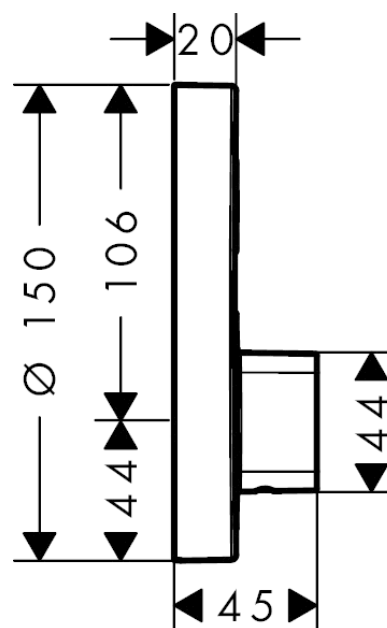

ShowerSelect S

Mixer for concealed installation for 1 function

Surfaces: **chrome** Article Number: **15747000**

Description

product features

- connection type: basic set
- flow rate hand shower connection at 0.3 MPa: 21 l/min
- operating pressure: min. 0.1 MPa/max. 1.0 MPa
- scope of supply: handle, escutcheon, mixing unit

Mandatory Accessoires

- Basic set iBox universal (#01800XXX)
- iBox universal Basic with pre-mounted angle connection G1/2 (#01810XXX)

Optional Accessoires

- Extension element Ø 150 mm (#13597XXX)
- iBox universal basic set extension 25 mm (#13595XXX)

Technology

Product image

Scale drawing

Flowchart